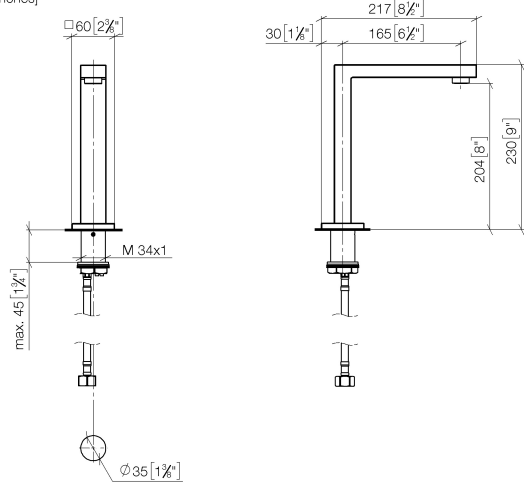

## SYMETRICS eSET Touchfree Basin mixer without pop-up waste with temperature setting - Chrome

---

ST 010 107 3980

- 165mm projection
- fixed spout
- circular, air-enriched flow
- height of mixer 230 mm
- height up to aerator 205 mm
- hole diameter 35 mm
- rosette 60 x 60 mm
- 2x screw-in M 10 x 1 pressure hose, leak-tested
- 1/2" connection
- max. flow 7 l/min
- lead-free

## SYMETRICS eSET Touchfree Basin mixer without pop-up waste with temperature setting - Chrome

---

ST 010 107 3980

**SYMETRICS eSET Touchfree Basin mixer without pop-up waste with temperature setting - Chrome**

ST 010 107 3080  
mm [inches]

**Flow rate chart**

**Certificates**

ETA\_18519.

LGA\_18651.