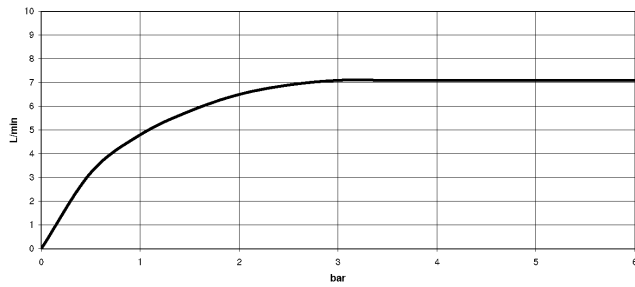

Flow rate chart

Certificates

ETA_18519.

LGA_18651.