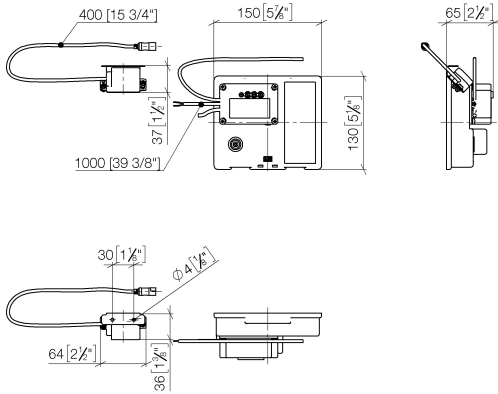

### Required miscellaneous

**eSET Touchfree Basin mixer with temperature setting for combining with wall-mounted fittings -** 35 741 970 90

- max. recess depth 125 mm
- min. recess depth 90 mm

### Recommended miscellaneous

**Extension for Touchfree 500 mm -** 12 765 970 90

**SYMETRICS eSET Touchfree Basin mixer without pop-up waste with temperature setting - Chrome**

ST 010 107 3080  
mm [inches]

## SYMETRICS eSET Touchfree Basin mixer without pop-up waste with temperature setting - Chrome

---

ST 010 107 3980

- 165mm projection
- fixed spout
- circular, air-enriched flow
- height of mixer 230 mm
- height up to aerator 205 mm
- hole diameter 35 mm
- rosette 60 x 60 mm
- 2x screw-in M 10 x 1 pressure hose, leak-tested
- 1/2" connection
- max. flow 7 l/min
- lead-free